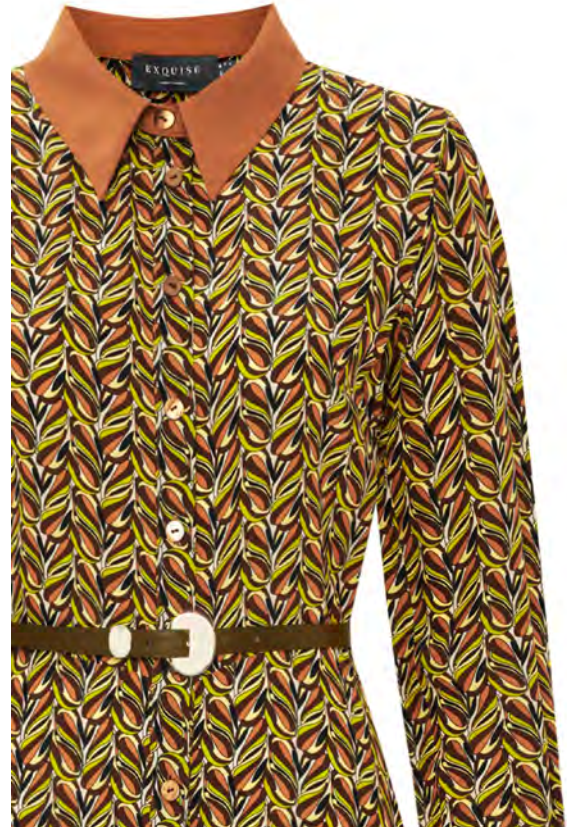

4118031

COLOR: MULTI COLOR SIZE: 34-44

MATERIAL: 100% Rayon

Lining: 86% Rayon 14% Polyester

Wholesale Price ($): 95.00 $

EXQUISE
FALL & WINTER 24/25