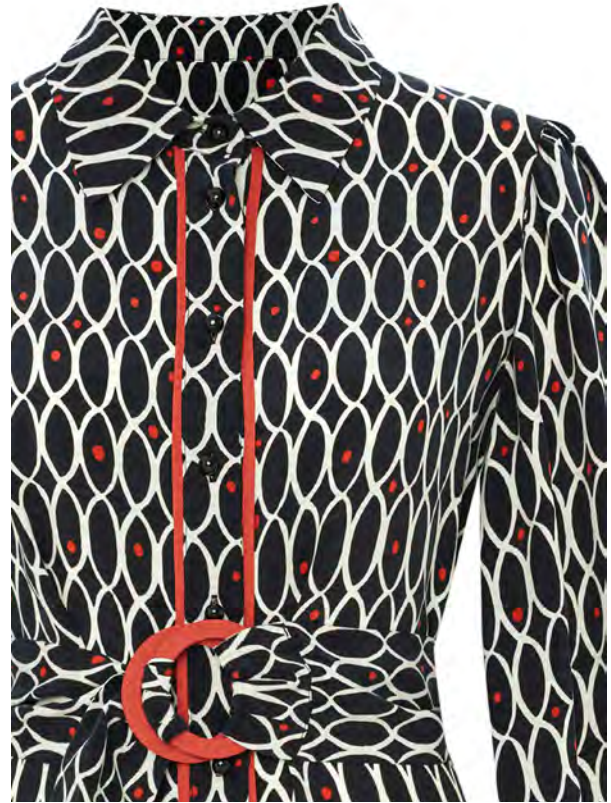

4118021

COLOR: MULTI COLOR SIZE: 34-44

MATERIAL: 100% Cupro

Wholesale Price ($): 95.00 $

EXQUISE
FALL & WINTER 24/25