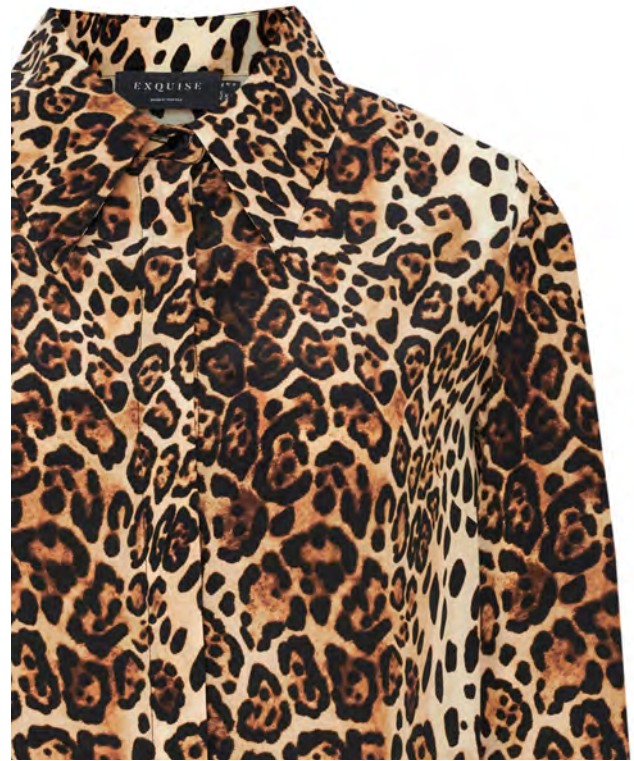

4108013

COLOR: MULTI COLOR SIZE: 34-44

MATERIAL: 100% Rayon

Wholesale Price ($): 55.00 $

EXQUISE
FALL & WINTER 24/25